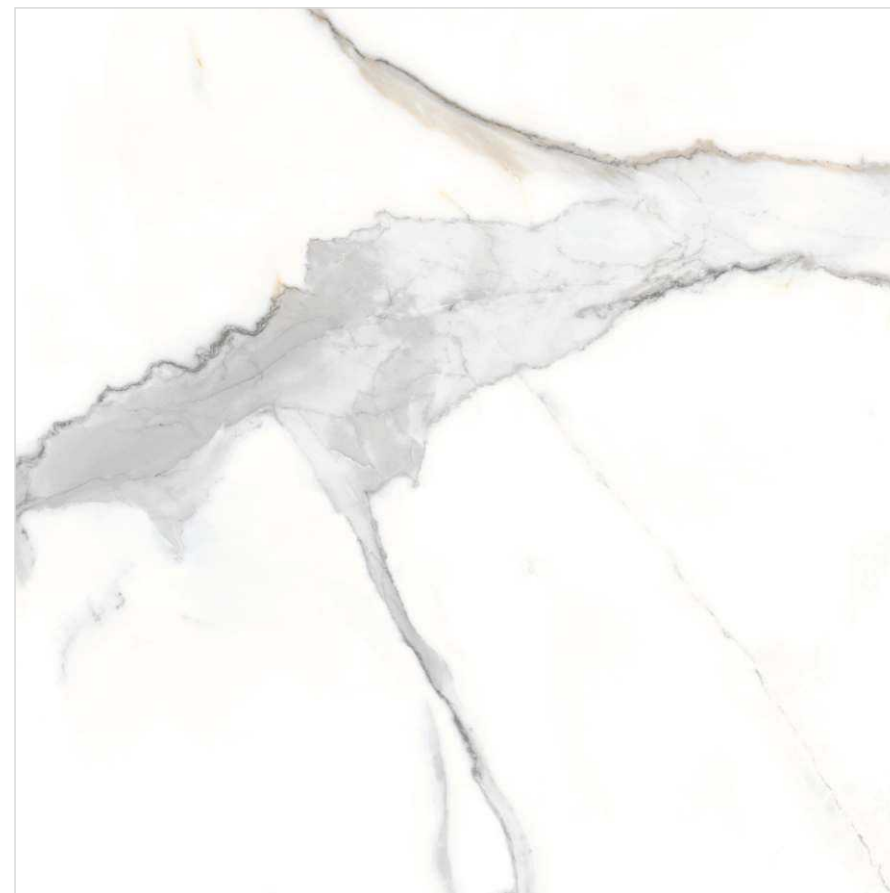

Size	Finish	Random	Thickness
12 x 24 Inch	GLOSSY	016	9 MM
24 x 24 Inch	GLOSSY	08	9 MM
24 x 48 Inch	GLOSSY	04	9 MM

STATUARIO NOVA

THASSOS WHITE

Size	Finish	Random	Thickness
12 x 24 Inch	GLOSSY	032	9 MM
24 x 24 Inch	GLOSSY	016	9 MM
24 x 48 Inch	GLOSSY	010	9 MM