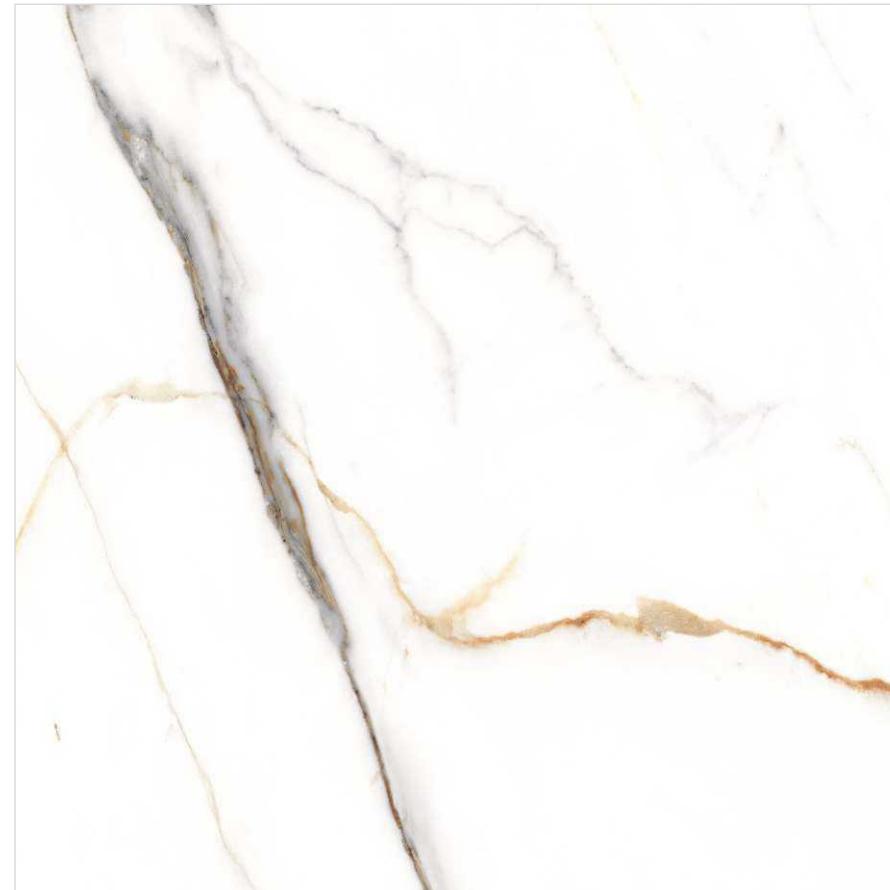

Size	Finish	Random	Thickness
12 x 24 Inch	MATT	012	9 MM
24 x 24 Inch	MATT	06	9 MM
24 x 48 Inch	MATT	03	9 MM

AMARETTO SILVER

ANGEL STATUARIO

Size	Finish	Random	Thickness
12 x 24 Inch	GLOSSY	012	9 MM
24 x 24 Inch	GLOSSY	09	9 MM
24 x 48 Inch	GLOSSY	05	9 MM